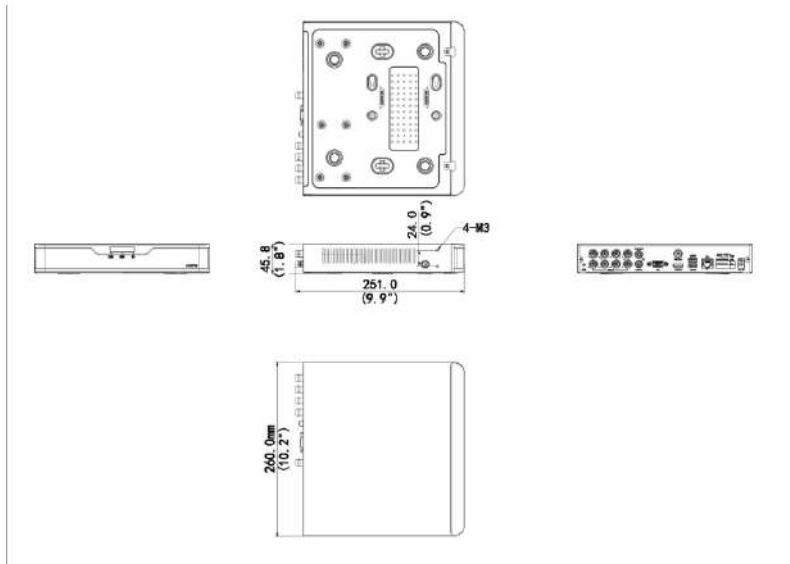

Certification	Description
Certification	CE, FCC, UL, RoHS, WEEE
CE	EN 55032, EN 61000-3-3, EN IEC 61000-3-2
FCC	Part15 Subpart B

Dimensions