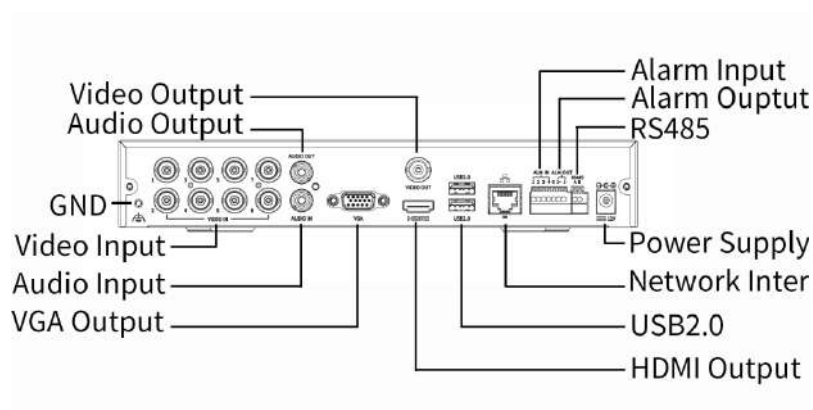

Rear Panel

Zhejiang Uniview Technologies Co., Ltd.

No. 369, Xietong Road, Xixing Sub-district, Binjiang District, Hangzhou City, 310051, Zhejiang Province, China

Email: overseasbusiness@uniview.com; globalsupport@uniview.com

<http://www.uniview.com>

©2024 Zhejiang Uniview Technologies Co., Ltd. All rights reserved.

*Product specifications and availability are subject to change without notice.