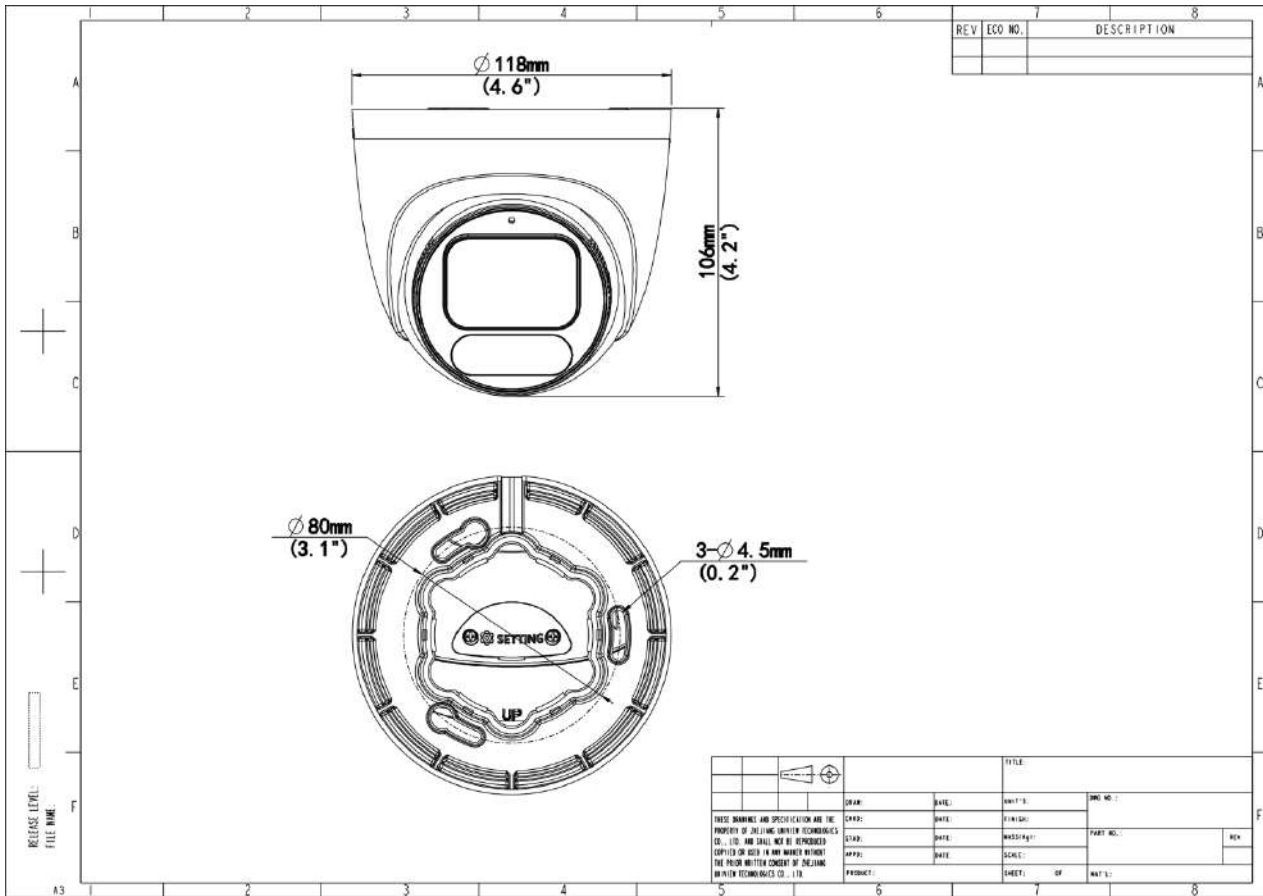

## Specifications

Model	IPC3628LE-ADF28K-WP	IPC3628LE-ADF40K-WP
<b>Camera</b>		
Max Resolution	8 MP	
Sensor	1/1.8" CMOS	
Min. Illumination	Colour: 0.0003 lux (F1.0, AGC ON)	
Shutter	Auto/Manual, 1 ~ 1/100000s	
Adjustment Angle	Pan: 0° ~ 360°, Tilt: 0° ~ 90°, Rotate: 0° ~ 360°	
S/N	>52 dB	
WDR	120 dB	
<b>Lens</b>		
Focal Length	2.8 mm	4.0 mm
Iris Type	Fixed	
Iris	F1.0	
Field of View (H)	111.0°	94.2°
Field of View (V)	63.0°	51.0°
Field of View (D)	131.0°	111.7°
Lens Type	Fixed	
<b>DORI</b>		
DORI Distance (Lens)	2.8mm	4.0mm
DORI Distance (Detect)	63.0 (206.7ft)	90.0(295.3ft)
DORI Distance (Observe)	25.2 (82.7ft)	36.0(118.1ft)
DORI Distance (Recognize)	12.6 (41.3ft)	18.0(59.1ft)
DORI Distance (Identify)	6.3 (20.7ft)	9.0(29.5ft)
<b>Illuminator</b>		
Supplemental Light	Warm light	

# Dimensions