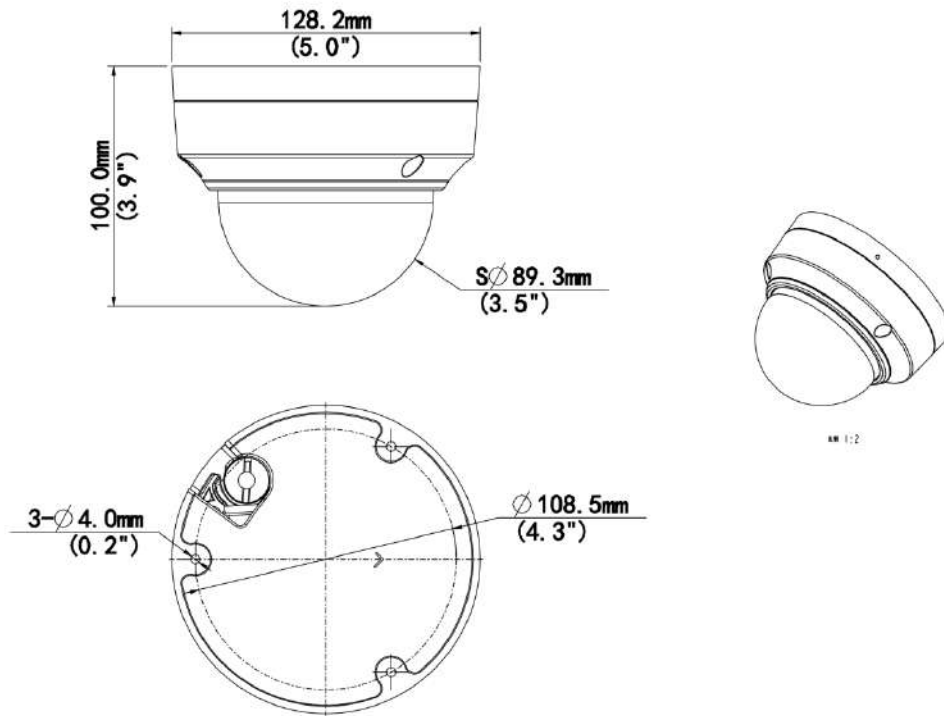

- Smart IR, up to 40m (131ft) IR distance
- Supports 512 G Micro SD card
- IK10 vandal resistant

## Specifications

Model	IPC3515SS-ADF28K-I1-HI
Camera	
Max Resolution	5 MP
Sensor	1/2.7" CMOS
Min. Illumination	Colour: 0.002 lux (F1.6, AGC ON) 0 lux with IR on
Day/Night	IR-cut filter with auto switch (ICR)
Shutter	Auto/Manual, 1 to 1/100000 s
Adjustment Angle	Pan: 3° ~ 360°, Tilt: 0° ~ 68°, Rotate: 3° ~ 360°
S/N	>56 dB
WDR	130 dB
Lens	
Focal Length	2.8 mm
Iris Type	Fixed
Iris	F1.6
Field of View (H)	110.0°
Field of View (V)	58.7°
Field of View (D)	130.0°
Lens Type	Fixed
DORI	
DORI Distance (Lens)	2.8mm
DORI Distance (Detect)	63.0m(206.7ft)
DORI Distance (Observe)	25.2m(82.7ft)
DORI Distance (Recognize)	12.6m(41.3ft)
DORI Distance (Identify)	6.3m(20.7ft)
Illuminator	

## Dimensions