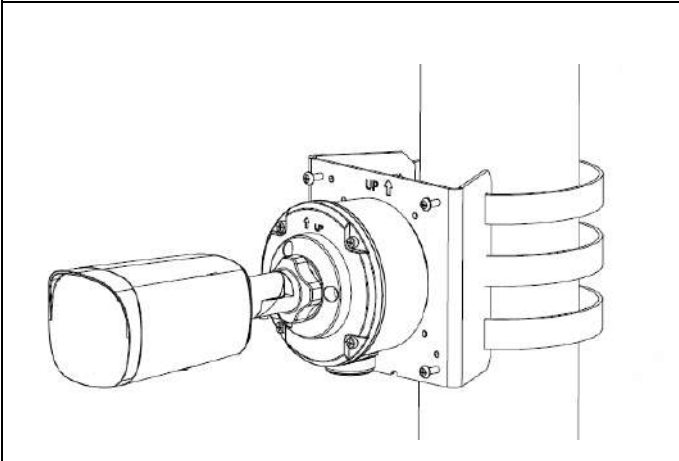

Pole Mount

TR-JB05-B-IN+ TR-UP06-C-IN

Zhejiang Uniview Technologies Co., Ltd.

Building No. 369, Xietong Road, Xixing Sub-district, Binjiang District, Hangzhou City, Zhejiang Province, China (310051)

Email: overseasbusiness@uniview.com; globalsupport@uniview.com

<http://www.uniview.com>

©2024 Zhejiang Uniview Technologies Co., Ltd. All rights reserved.

*Product specifications and availability are subject to change without notice.