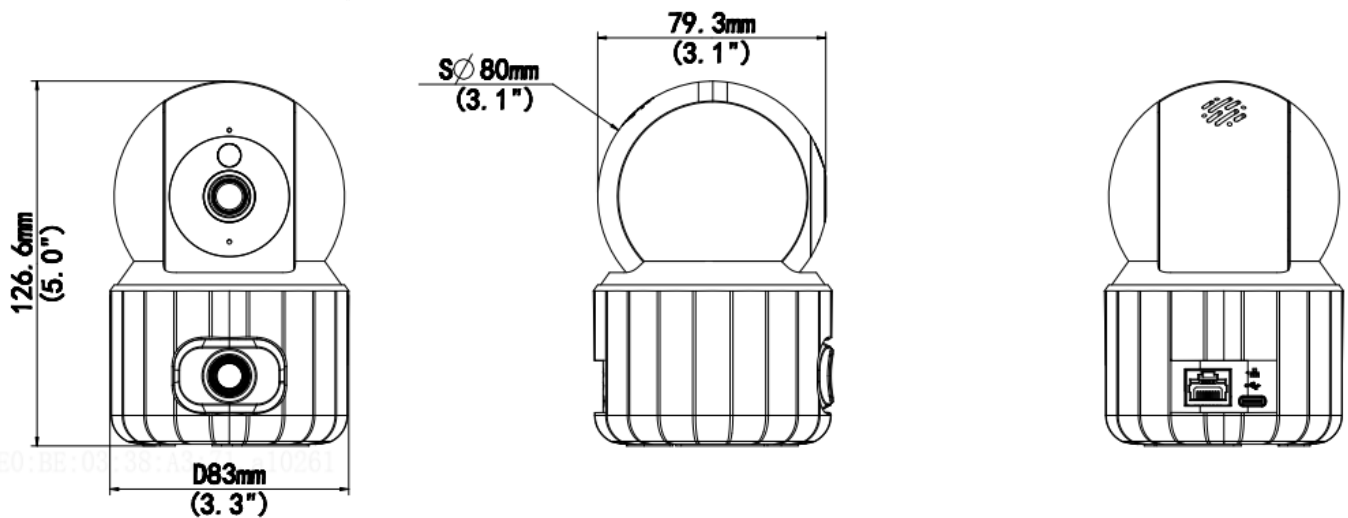

Tilt Range	0° ~ 15°	-15° ~ 90°
Tilt Speed	N/A	17°/s ~ 50°/s
	Preset speed: N/A	Preset speed: 50°/s
Number of Presets	20	
Interface		
Built-in Mic	Support	
Built-in Speaker	Support	
Wi-Fi	Support	
Network	1 * RJ45 10M/100M Base-TX Ethernet	
Certifications		
EMC	CE EMC (EN 55032, EN 61000-3-3, EN IEC 61000-3-2, EN 55035) FCC (FCC 47 CFR part15 B)	
RF	FCC ID (FCC CFR 47 part15 C) CE RED (EN 301 489-1, EN 301 489-17, EN 300 328, EN 62311)	
Safety	CE LVD (EN 62368-1)	
Environment	CE-RoHS (2011/65/EU; (EU)2015/863); WEEE (2012/19/EU)	
General		
Power	DC 5V/1.5A	
	USB type-C interface	
Dimensions (Ø x H)	Φ80 x 127mm (Ø3.1" x 4.8")	
Weight	0.22kg(0.49lb)	
Working Environment	-10°C~50°C(-14°F ~ 122°F), Humidity: ≤95% RH (non-condensing)	
Storage Environment	-10°C~50°C(-14°F ~ 122°F), Humidity: ≤95% RH (non-condensing)	
Surge Protection	N/A	
Reset Button	Support	
LED indicator	1, red/blue	

Dimensions