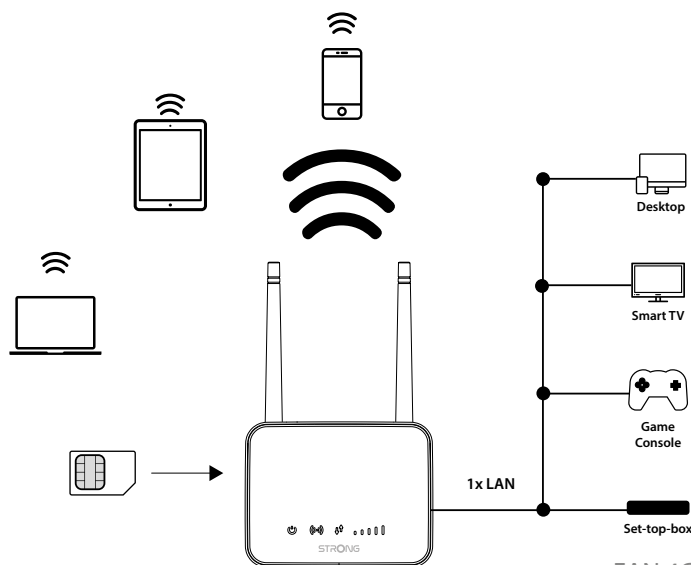

Hardware

Ethernet Port	1x 10/100M LAN port (Auto MDI/MDIX)
Buttons	WPS, Reset, Wi-Fi, Power
LEDs	Power, Wi-Fi, Internet, 4G LTE Signal Level, Ethernet
Power	External power supply, 12V / 1 A DC
Standards	IEEE 802.11n/g/b, IEEE 802.3, IEEE 802.3u

Software

Internet Protocol	IPv4/IPv6 Dual stack
Operation Modes	3G/4G Router, Wireless Router
DHCP	Server, Client
Port Forwarding	Yes
SIP ALG	Yes
Dynamic DNS	Dyndns, No-ip
Firewall Security	Port Filtering, Port Mapping, Port Forwarding, URL Filtering, DMZ, Rate Limiting
Management	Data Plan Management, Data Usage Statistics, Web UI Access, Ping & Trace Network Tools, Config Backup

Other specifications

Certification	CE
Package Contents	1x STRONG 4G LTE Router 350M 2x External Antennas 1x RJ45 Ethernet Cable 1x External Power Supply 1x Nano to Micro Sim card adapter* 1x Quick Installation Guide 1x Safety and Warranty Card
System Requirements	Windows 7, 8, 8.1, 10, Mac OS X, Linux, Internet Browser
Environment	Operating Temperature: -10 °C ~ +60 °C Storage Temperature: -20 °C ~ +85 °C Operating Humidity: 5%~95% non-condensing Storage Humidity: 5%~95% non-condensing
Dimensions in mm: (with antennas):	134 x 50 x 105 134 x 55 x 222
Weight in kg:	0,204

*SIM card not included

EAN 4GROUTER350M: 9120072375446
PCB : 10 pcs

In consequence of continuous research and development technical specifications, designs, pictures and appearance of products may change without notice. STRONG shall not be responsible in any manner relating to the logos, brands and/or trademarks displayed herein which are not registered by STRONG. All product names are trademarks or registered trademarks of their respective owners. Wi-Fi, WPA2, WPA are registered trademarks of Wi-Fi Alliance*. Data throughput, distance, signal range, and coverage area per m² are used only for reference and based on performance test results under normal use case conditions. Actual performances are not guaranteed and may vary due to differences in operating environments, distance and positioning of the products, mix of products used, building materials, wireless and electrical interferences and other adverse conditions.
© STRONG 2024. All rights reserved.