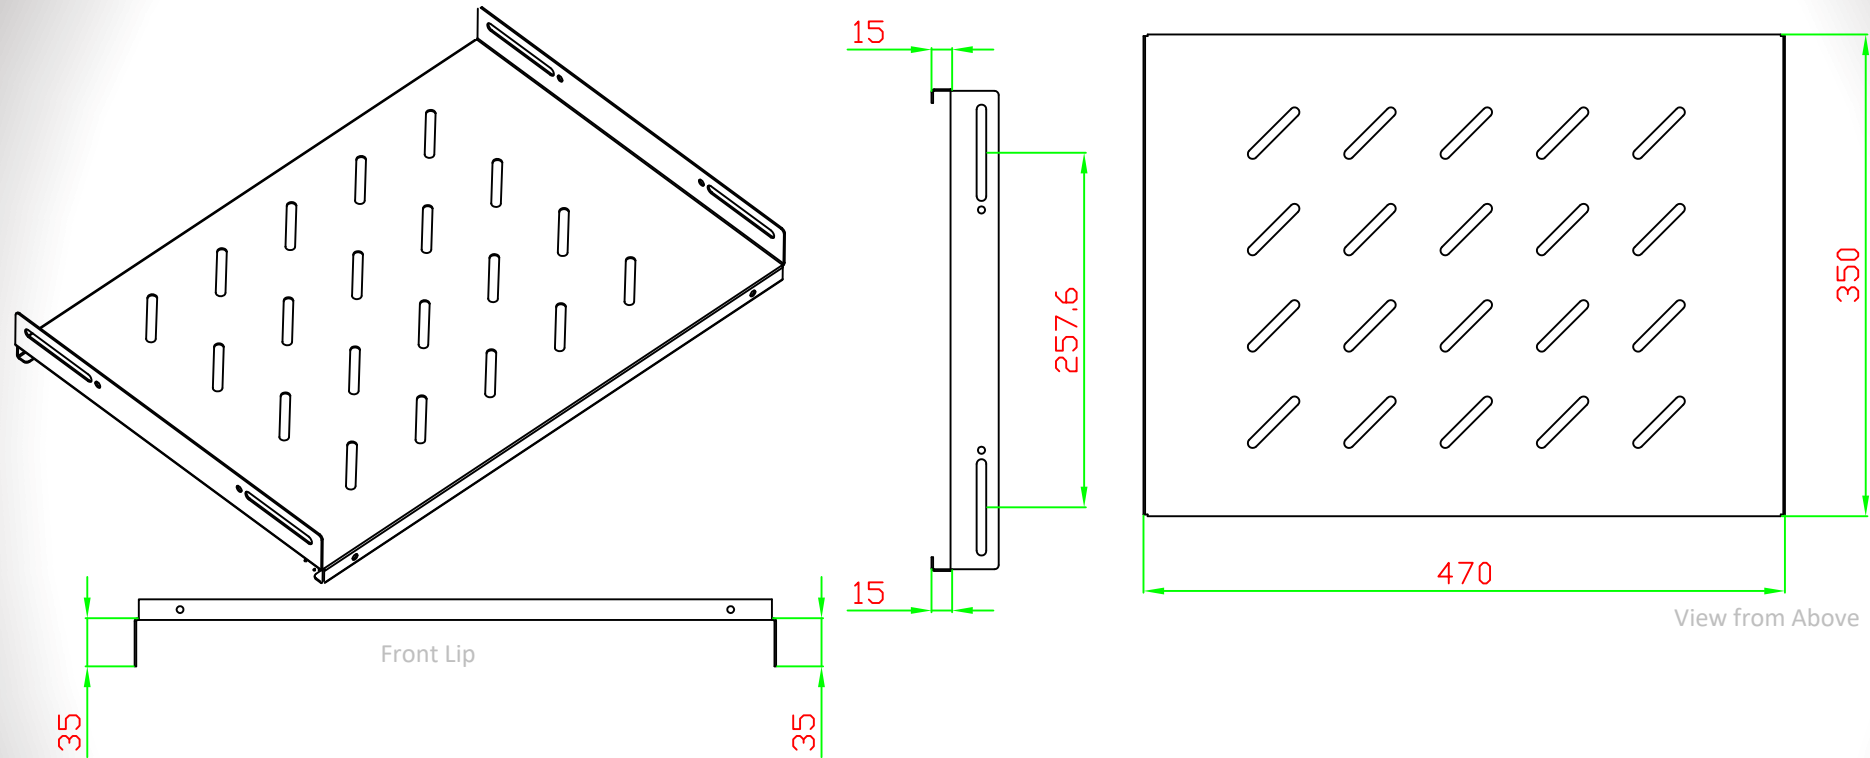

All-Rack™

350mm Deep Fixed Shelf

This shelf can be installed in all All-Rack 600mm deep floor cabinets. It has been specifically designed to fix at the front and rear.

Loading Capacity: 90kg

Material: 1.2mm Steel

Colour: Black RAL 9005

Style : Vented

Partcode : SHELF350600

Installation : This shelf fixes at the front and rear using cagenuts

Compatible with the following cabinets:

CAB126X6, CAB186X6, CAB226X6, CAB276X6, CAB376X6, CAB426X6, CAB476X6, CAB278X6, CAB378X6, CAB428X6, CAB478X6