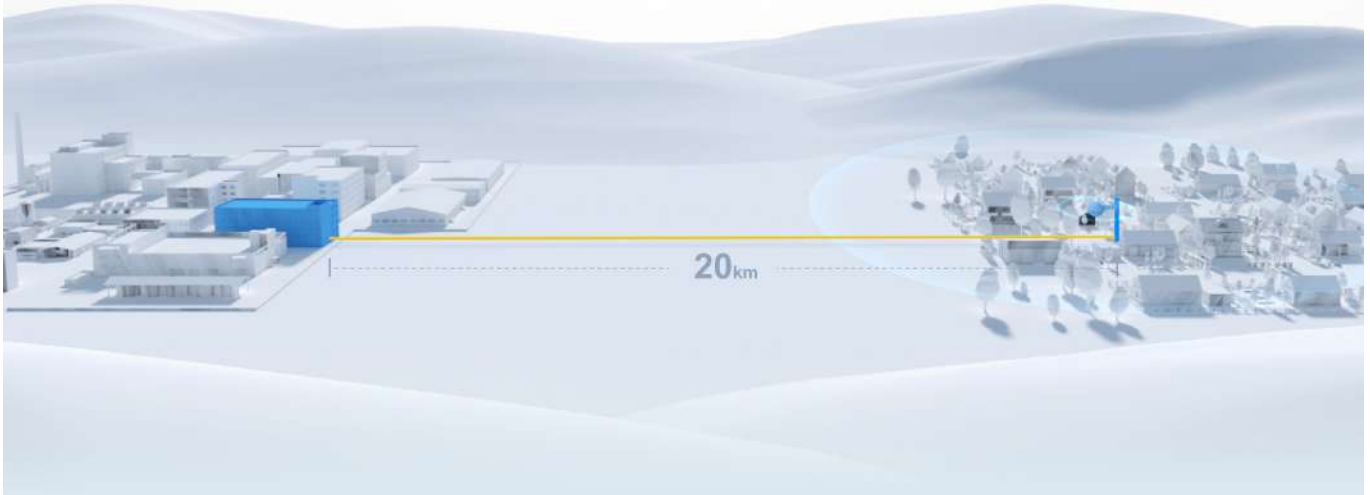

Highlight Features

Support Extra-Distance Access Point Deployment

With gigabit SFP port, the device supports up to 20km transmission from datacenter with single mode fiber