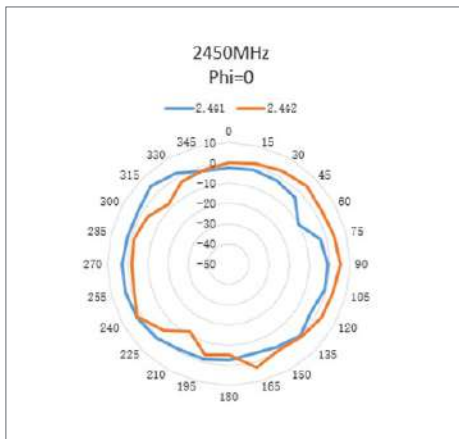

Specifications

Physical

Environmental

Operating Temperature	-30°C ~ 65°C
Storage Temperature	-40°C ~ 85°C
Operating Humidity	0% ~ 100% Noncondensing
Storage Humidity	0% ~ 100% Noncondensing
IP(Ingress Protection)	IP68
Port Surge	4kV
MTBF	> 400000H

Antenna Schematic

2.4GHz