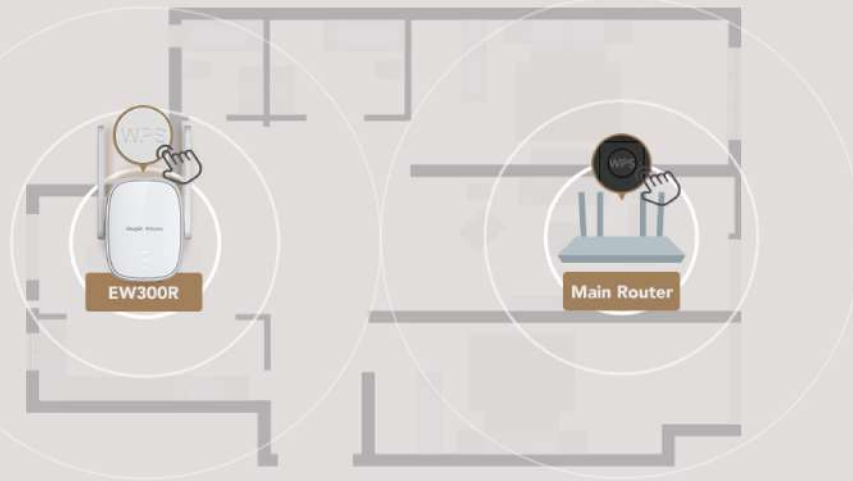

Highlight Features

Flexible Placement, One-click Connection

Press the WPS button on existing router and on EW300R within 2 minutes to easily connect to the network