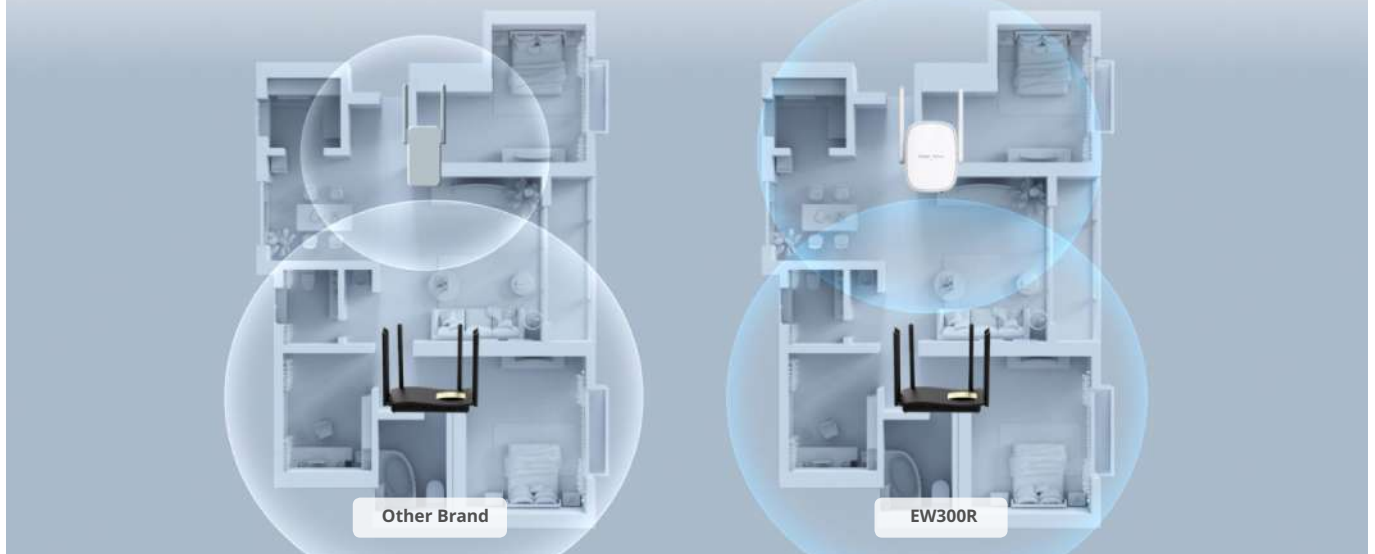

Other Brand

EW300R