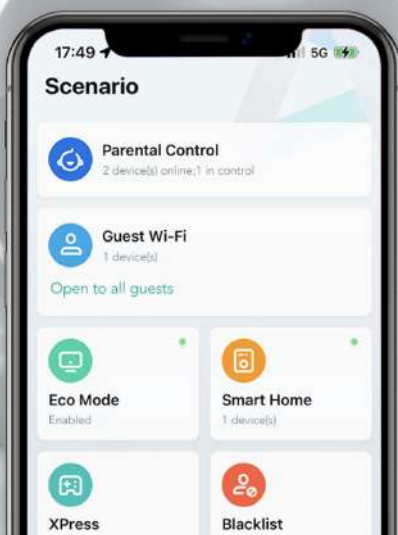

### Highlights

- Plug and play, easy and strong
- Two built-in signal amplifiers boost 1.5X signal strength
- Three-bar signal indicator guides you to find the best spot
- Flexible placement, one-click connection
- Take control of your home network at your fingertips

## More Wireless Mode Options, Meet All Your Needs

**AP Mode for Work** Repeater mode for entertainment  
More stable and reliable More flexible and chill

## Take Control of Your Home network at Your Fingertips

Set up your home network in **Reyee Router App** in two minutes. More **Life-time Free** functions are waiting for you to Explore, Experience,

- Remote Management
- Parental Control
- Guest Wi-Fi