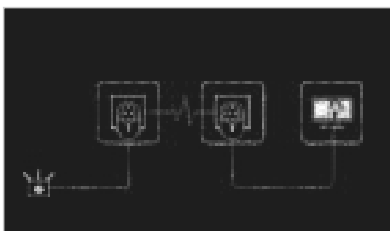

PH6

AV1000 Gigabit Passthrough Powerline Adapter Kit

PH6 is a powerline adapter designed for 3D/HD video streaming and home entertainment sharing. With the latest Homeplug AV2 technology, PH6 uses existing electrical that can offer a transmission rate of up to 1000Mbps. The Plug and Play feature frees you from having to set it up. Designed with an integrated power socket, PH6 will not decrease the number of power sockets in your family.

Ultra-fast internet connection over your existing electrical circuit

With the latest Homeplug av2 technology, PH6 provides a transmission rate of as high as 1000 Mbps, allowing you to watch 4K HD videos and transfer bulky data over your existing powerline.

Gigabit Ethernet port for fast data transfer

10 times faster than 100 Mbps Ethernet port, its gigabit Ethernet port provides 1000 Mbps LAN connection speed for wired devices, such as TV, game console, set-top box, PC, NAS, and printer.