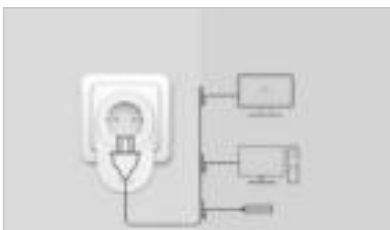

Integrated power socket, no power socket goes to waste

Designed with a power socket that allows as high as 16 A current, PH6 can supply power to TV, game console or desktop computer. The built-in noise isolation filter reduces interference from the electrical appliance plugged to the power socket of PH6.