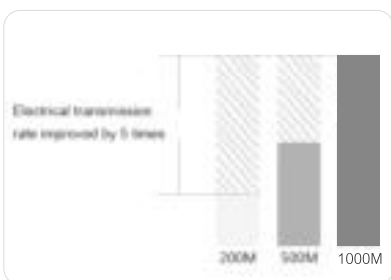

Electrical transmission rate improved by 5 times