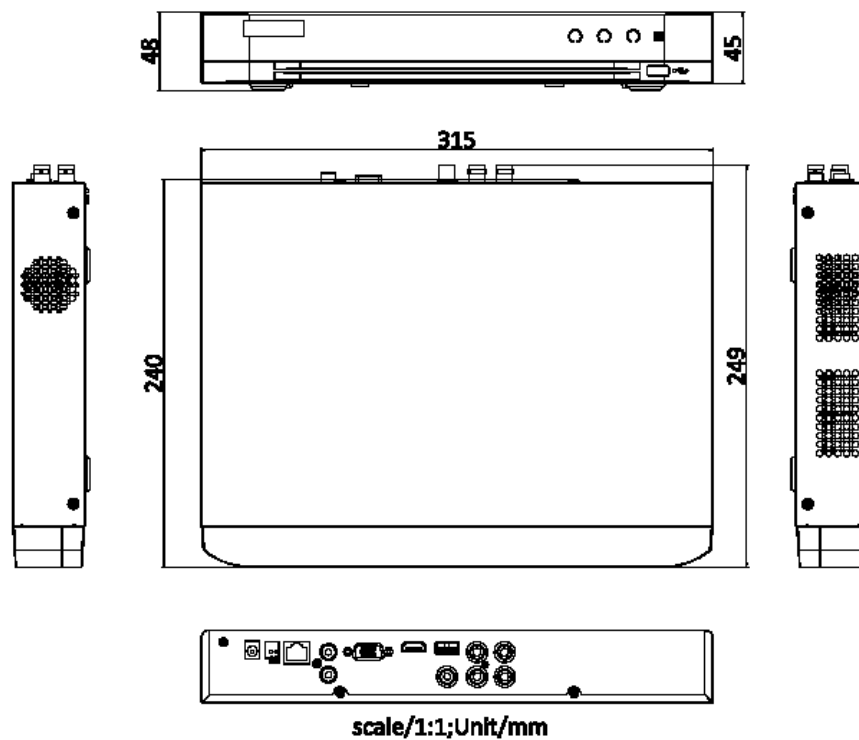

Frame Rate	<p>Main stream:</p> <p>When 1080p Lite mode not enabled:</p> <p>For 3K stream access: 3K lite@12fps;4 MP lite/1080p@15fps;720p/WD1/4CIF/VGA/CIF@20fps</p> <p>For 5 MP stream access: 5 MP lite@12fps;4 MP lite/1080p@15fps;720p/WD1/4CIF/VGA/CIF@20fps</p> <p>For 4 MP stream access: 4 MP lite/1080p@15fps;720p/WD1/4CIF/VGA/CIF@25fps (P)/30fps (N)</p> <p>For 1080p stream access: 1080p/720p@15fps; VGA/WD1/4CIF/CIF@25fps (P)/30fps (N)</p> <p>For 720p stream access: 720p/VGA/WD1/4CIF/CIF@25fps (P)/30fps (N)</p> <p>When 1080p Lite mode enabled:</p> <p>3K lite/5 MP lite@12fps;4 MP lite@15fps;1080p lite/720p lite/VGA/WD1/4CIF/CIF@25fps (P)/30fps (N)</p> <p>Sub-stream:</p> <p>WD1/4CIF@12fps; CIF@25fps (P)/30fps (N)</p>
Video Bitrate	32 Kbps to 6 Mbps
Dual-stream	Support main stream or sub stream
Stream Type	Video, Video & Audio
Audio Compression	G.711u
Audio Bitrate	64 Kbps
Network	
Remote Connection	32
Total Bandwidth	72 Mbps
Network Protocol	TCP/IP, PPPoE, DHCP, Hik-Connect, DNS, DDNS, NTP, SADP, NFS, iSCSI, UPnP™, HTTPS, ONVIF
Network Interface	1, RJ45 10/100 Mbps self-adaptive Ethernet interface
Wi-Fi	Connectable to Wi-Fi network by Wi-Fi dongle through USB interface
Auxiliary Interface	
SATA	1 SATA interface, up to 10 TB capacity for each disk
Serial Interface	RS-485 (half-duplex)
USB Interface	Front panel: 1 × USB 2.0; Rear panel: 1 × USB 2.0
Alarm In/Out	N/A (optional to support)
General	
Power Supply	12 VDC, 1.5 A
Consumption	≤ 18 W
Working Temperature	-10 °C to 55 °C (14 °F to 131 °F)
Working Humidity	10% to 90%
Dimension (W × D × H)	319 × 236 × 48 mm (12.6 × 9.3 × 1.9 inch)
Weight	≤ 1.16 kg (2.6 lb)

▪ Available Model

iDS-7204HQHI-M1/XT

▪ Physical Interface

No.	Description	No.	Description
1	Video in	7	Audio out
2	USB interface	8	LAN network interface
3	Video out	9	Audio in
4	HDMI interface	10	RS-485 interface
5	VGA interface	11	12 VDC power input
6	Alarm in / alarm out	12	GND

▪ Dimension

See Far, Go Further

www.hikvision.com
support@hikvision.com