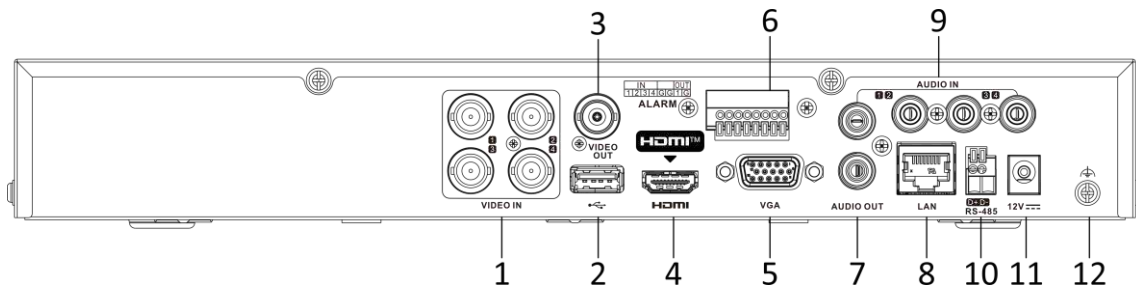

▪ Physical Interface