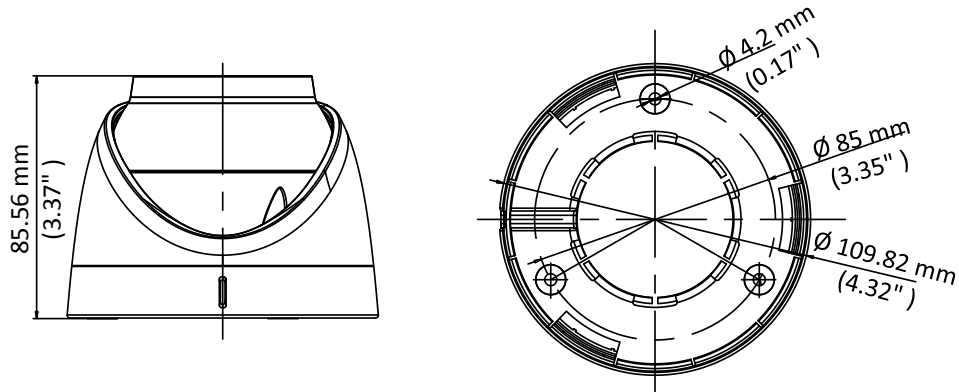

Order Model

DS-2CE72DFT-F

Dimension

Accessory

Distributed by

Headquarters

No.555 Qianmo Road, Binjiang District,
Hangzhou 310051, China
T +86-571-8807-5998
overseasbusiness@hikvision.com

Hikvision USA
T +1-909-895-0400
sales.usa@hikvision.com

Hikvision Italy
T +39-0438-6902
info.it@hikvision.com

Hikvision Singapore
T +65-6684-4718
sg@hikvision.com

Hikvision Europe
T +31-23-5542770
sales.euro@hikvision.com

Hikvision France
T +33(0)1-85-330-444
info.fr@hikvision.com

Hikvision Oceania
T +61-2-8580-4233
sales.au@hikvision.com

Hikvision Middle East
T +971-4-8816086
sales.me@hikvision.com

Hikvision Spain
T +34-91-737-16-55
info.es@hikvision.com

Hikvision Hong Kong
T +852-2151-1761

Hikvision Russia
T +7-495-669-67-99
sales.ru@hikvision.com

Hikvision Poland
T +48-22-460-01-50
poland@hikvision.com

Hikvision Canada
T +1-909-895-0400
sales.usa@hikvision.com

Hikvision India
T +91-22-26469900
sales@pramehikvision.com

Hikvision UK
T +44-1629-9021-4
support.uk@hikvision.com