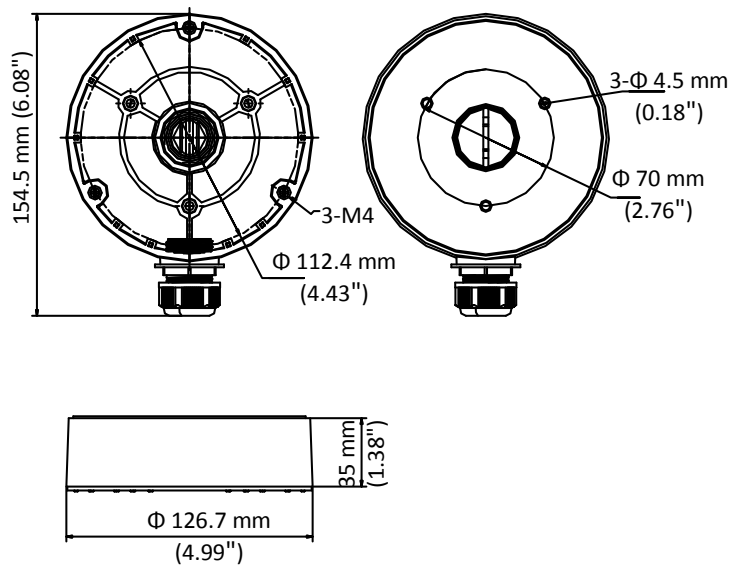

DS-1280ZJ-DM8

Junction Box for Dome Camera

Features

- Aluminum alloy material with surface spray treatment
- Side inlet and bottom inlet
- Interchangeable bottom waterproof cover and side gland nut
- Waterproof design

Dimension

Available Model

DS-1280ZJ-DM8

Parameter

Model	DS-1280ZJ-DM8
Parameters	Junction Box for Dome Camera
Appearance	Hikvision White
Material	Aluminum Alloy
Dimension	Φ 126.7 mm × 35 mm (4.99" × 1.38")
Weight	Approx.: 210 g (0.46 lb.)

Notes

- The junction box should be installed on the flat surface.
- The waterproof rubber is necessary for the outdoor application.
- The wall must be capable of supporting at least 3 times as much as the total weight of the camera and the bracket.
- The maximum load capacity of the bracket is 1 Kg (2.2 lb.).