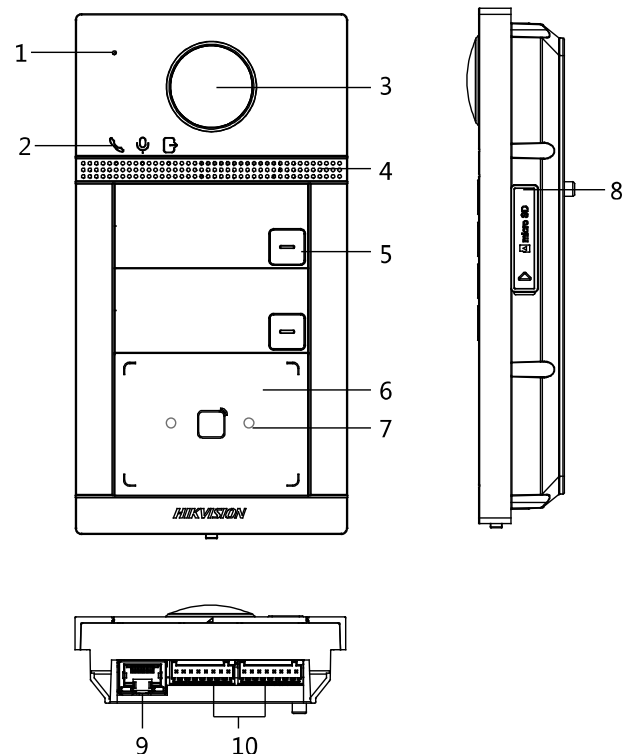

Card capacity	Max. 10000
User capacity	Max. 2000
Linked Indoor station	Max. 4
Linked sub door station	Max. 16
Linked doorphone	Max. 8
Protocol	ISAPI, RTSP, STMP, SNMP
Unlock door	Unlock by presenting cards, unlock via Client Software, unlock via App, unlock via indoor station

General	
Protection level	IP65, IK08
Indicator	3
Power supply	IEEE802.3af, standard PoE 12 VDC
Power consumption	< 10 W
Working temperature	-40° C to 53° C (-40° F to 127.4° F)
Working humidity	10% to 95%
Installation	Surface mounting/ Flush mounting
Dimension	174 mm × 91 mm × 29 mm

Available Model

DS-KV8213-WME1(B)

Appearance and Interfaces

No.	Description	No.	Description
1	Microphone	6	Card Reading Area
2	Indicator	7	IR Light
3	Camera	8	MicroSD Card Slot &