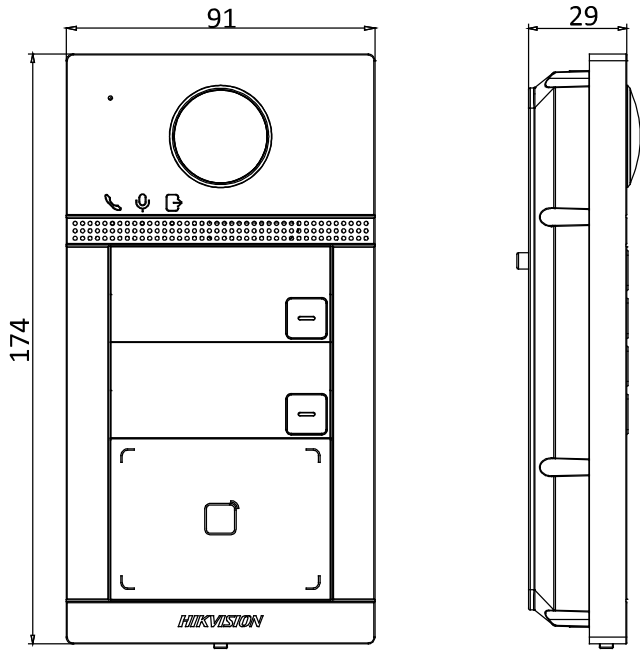

Debugging Port
4	Loudspeaker	9	LAN
5	Button	10	Terminals

Dimension