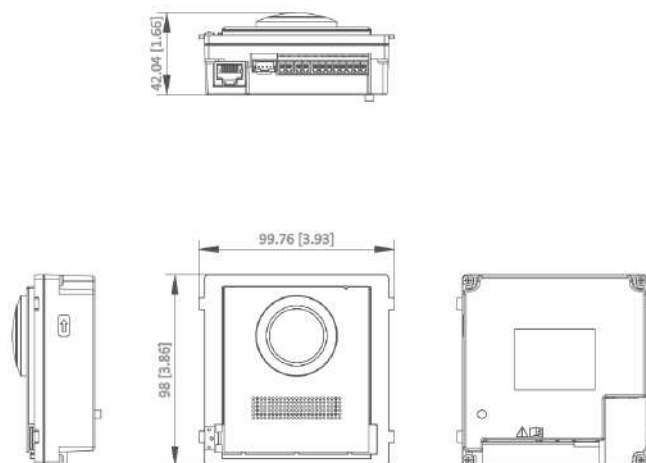

Wiegand	/
TF card	/
Alarm output	/
Lock control	2 relays, Max. 30 VDC, 2 A
Door contact input	2
Two-Wire IP interface	/
General	
Button	/
Installation	Surface mounting, flush mounting
Indicator	/
Weight	Net weight: 410 g Gross weight: 581 g
Protective level	IP65
Working temperature	-40 °C to 60 °C (-40 °F to 140 °F)
Working humidity	10% to 95% (no-condensing)
Dimension (W × H × D)	98 mm × 100 mm × 42 mm (3.86" × 3.94" × 1.65")
Battery	/
Power supply	12 VDC, 500 mA, IEEE 802.3af, PoE
Application environment	Outdoor
Power consumption	≤ 5 W
Language	English,French,Portuguese,BrazilianPortuguese,Spanish,Russian,German,Italian,Polish, Turkish,Vietnamese,Arabic,Czech,Hungarian,Dutch,Romanian,Bulgarian,Ukrainian,Croatian, Serbian,Greek,Slovak

▪ Available Model

DS-KD8003-IME1(B)/NS

▪ Dimension

Unit:mm [inch]

SCALE 1:1