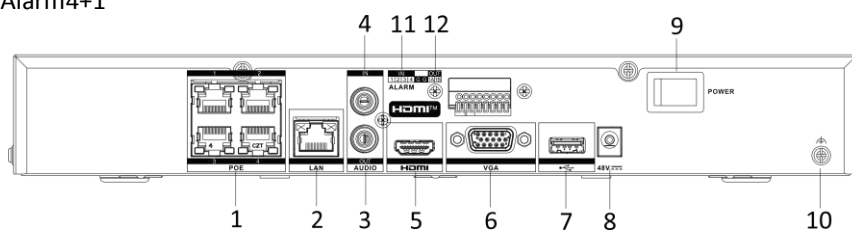

DS-7604NXI-K1/4P(D)/Alarm4+1