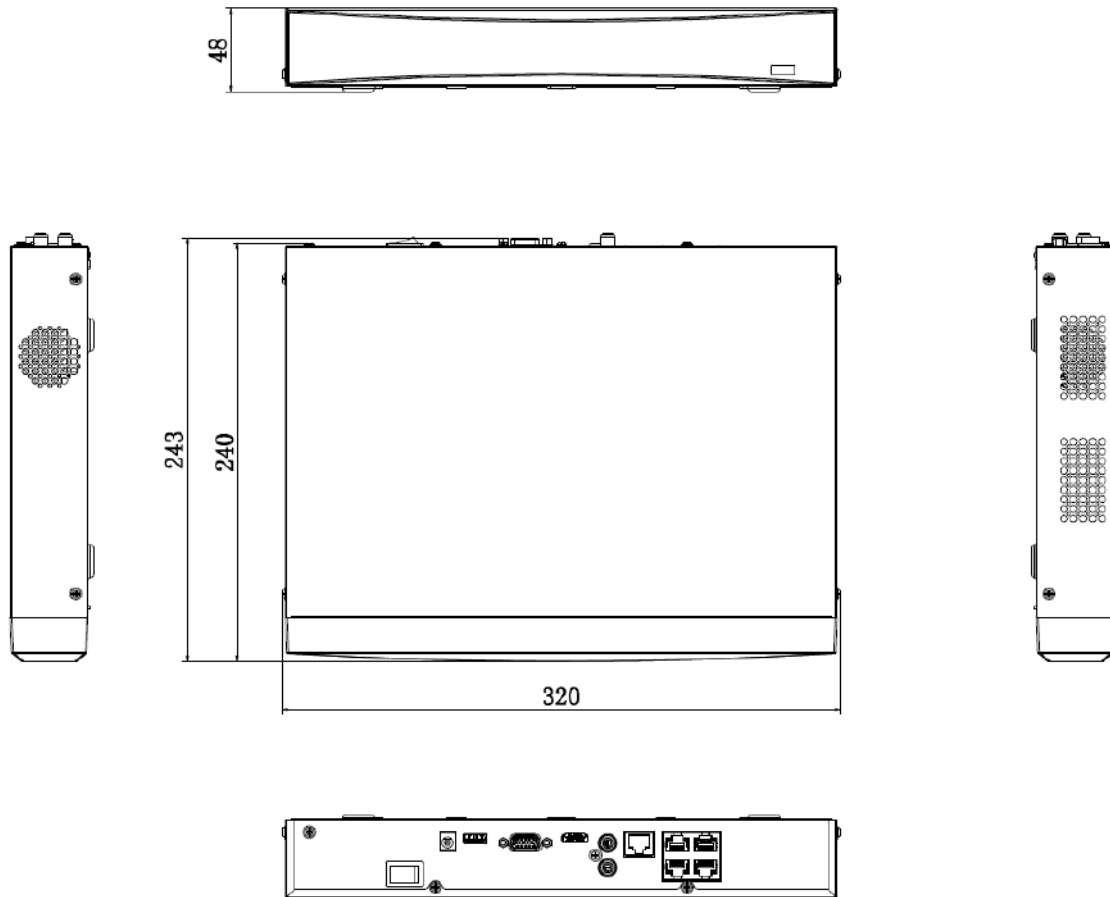

## Physical Interface

DS-7604NXI-K1/4P(D)

DS-7604NXI-K1/4P(D)/Alarm4+1

No.	Description	No.	Description
1	Network interfaces with PoE function	7	USB interface
2	LAN network interface	8	Power supply
3	AUDIO OUT	9	Power switch
4	AUDIO IN	10	GND
5	HDMI interface	11	ALARM IN
6	VGA interface	12	ALARM OUT

## Available Model

DS-7604NXI-K1/4P(D)

DS-7604NXI-K1/4P(D)/Alarm4+1

▪ Dimension

DS-7604NXI-K1/4P(D)

scale/1:1;Unit/mm

DS-7604NXI-K1/4P(D)/Alarm4+1

scale/1:1;Unit/mm