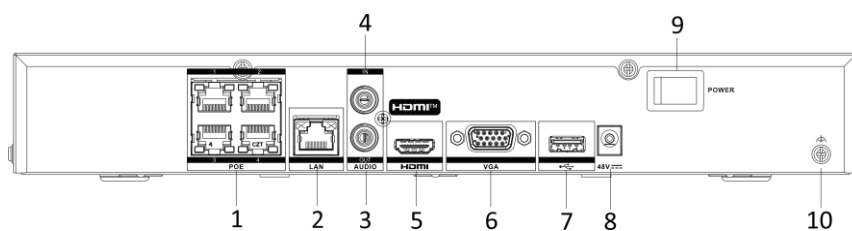

Physical Interface

DS-7604NXI-K1/4P(D)