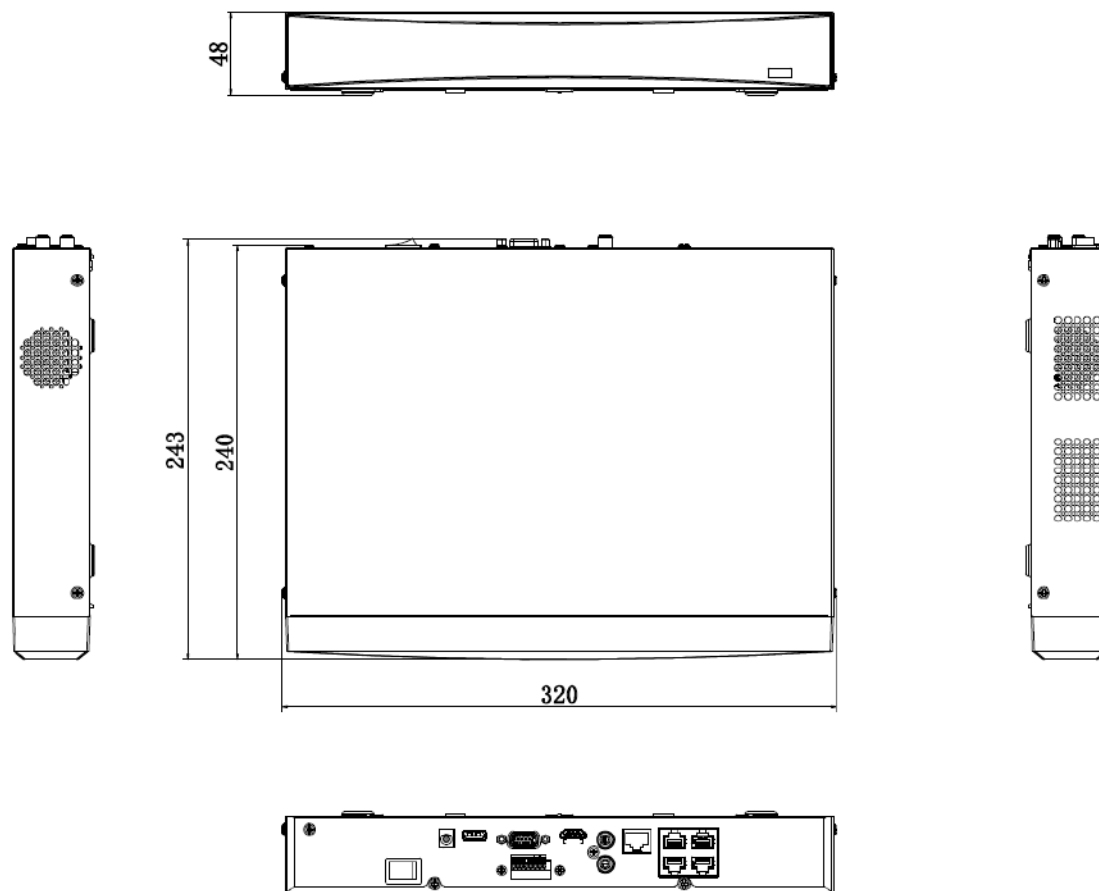

## Physical Interface

DS-7604NXI-K1/4P(D)

DS-7604NXI-K1/4P(D)/Alarm4+1

No.	Description	No.	Description
1	Network interfaces with PoE function	7	USB interface
2	LAN network interface	8	Power supply
3	AUDIO OUT	9	Power switch
4	AUDIO IN	10	GND
5	HDMI interface	11	ALARM IN
6	VGA interface	12	ALARM OUT

## Available Model

DS-7604NXI-K1/4P(D)

DS-7604NXI-K1/4P(D)/Alarm4+1

▪ Dimension

DS-7604NXI-K1/4P(D)

scale/1:1;Unit/mm

DS-7604NXI-K1/4P(D)/Alarm4+1

scale/1:1;Unit/mm