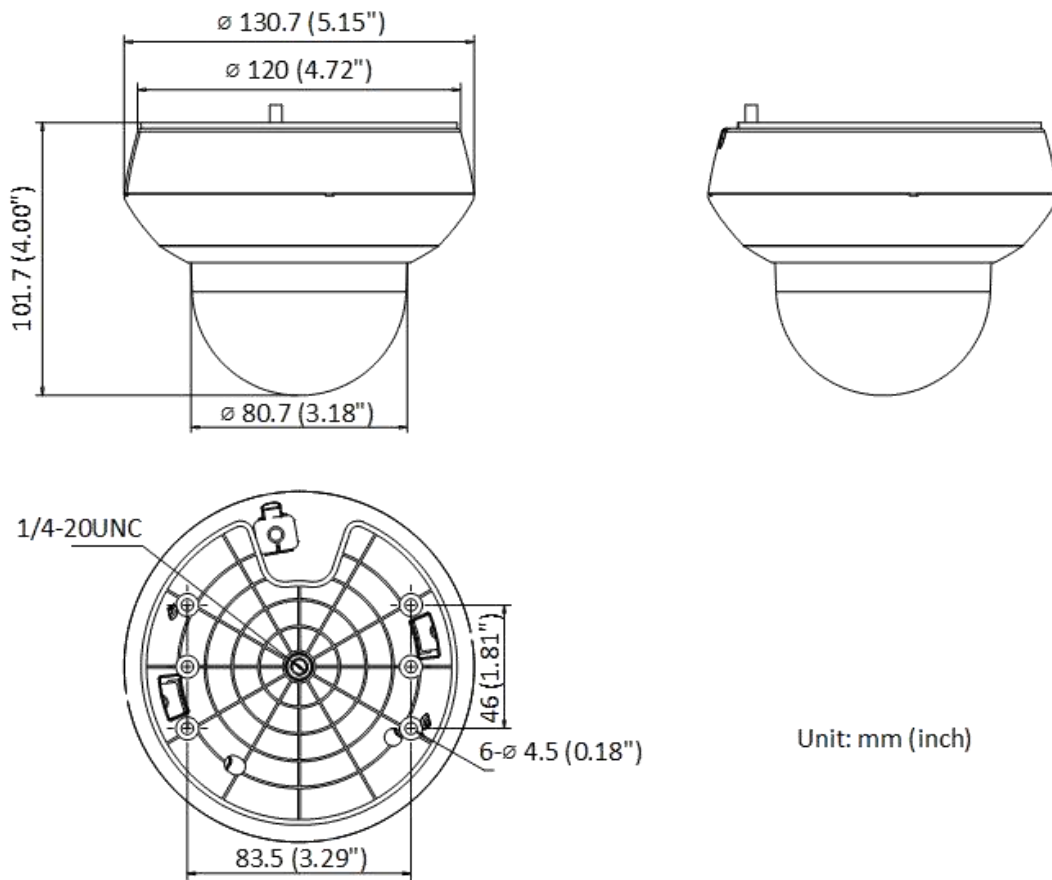

▪ **Dimension**

▪ **Accessory**

Optional

LAS60-57CN-RJ45
Hi-PoE Midspan