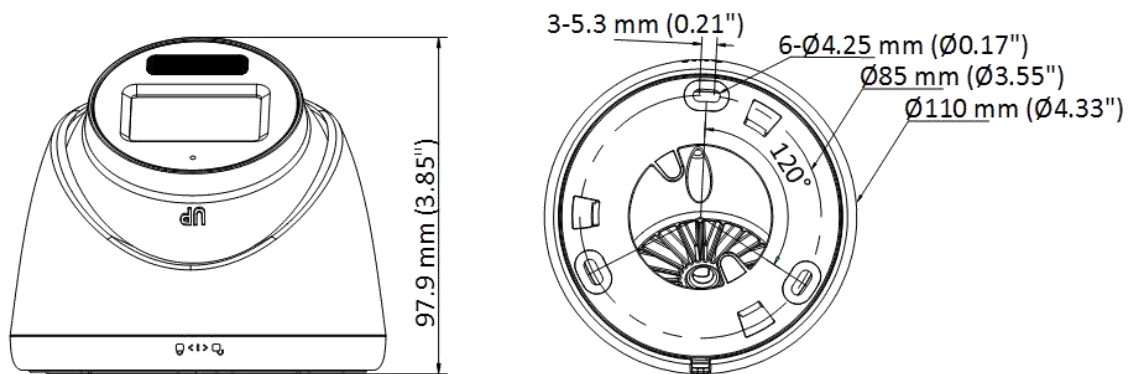

▪ Specification

Camera	
Image Sensor	4K CMOS
Max. Resolution	3840 (H) × 2160 (V)
Min. Illumination	0.01 Lux @ (F1.6, AGC ON), 0 Lux with IR
Shutter Time	PAL: 1/12.5 s to 1/50, 000 s NTSC: 1/15 s to 1/50, 000 s
Day & Night	ICR
Angle Adjustment	Pan: 0 to 360°, Tilt: 0 to 75°, Rotation: 0 to 360°
Signal System	PAL/NTSC
Lens	
Lens Type	2.8 mm and 3.6 mm fixed focal lens
Focal Length & FOV	2.8 mm, horizontal FOV: 108°, vertical FOV: 59°, diagonal FOV: 127° 3.6 mm, horizontal FOV: 88°, vertical FOV: 44°, diagonal FOV: 105°
Lens Mount	M12
Illuminator	
Supplement Light Type	White Light,IR
Supplement Light Range	IR : Up to 40 m White Light : Up to 20 m
Image	
Image Settings	Brightness, Sharpness, Smart IR
Frame Rate	TVI: 8 MP @12.5 fps, 8 MP @15 fps, 4 MP @25 fps, 4 MP @30fps, 2 MP @25 fps, 2 MP @30 fps AHD: 8MP@15fps CVI: 8MP@12.5fps, 8MP@15fps CVBS: PAL/NTSC
Day/Night Mode	Auto/Color/BW (Black and White)
Wide Dynamic Range (WDR)	Digital WDR
Image Enhancement	DWDR/BLC/HLC/Global
White Balance	Auto/Manual
AGC	Yes
Interface	
Video Output	Switchable TVI/AHD/CVI/CVBS
General	
Power	12 VDC ± 25%, 0.4 A, max. 4.8 W,*You are recommended to use one power adapter to supply the power for one camera.
Material	Body: Metal Enclosure: Plastic
Dimension	97.9 mm × Ø110 mm (3.85" × Ø4.33")
Weight	Approx. 340 g (0.75 lb.)
Operating Condition	-40 °C to 60 °C (-40 °F to 140 °F), humidity: 90% or less (non-condensation)
Communication	HIKVISION-C
Language	English
Approval	
Protection	IP67

▪ **Available Model**

DS-2CE78U0T-LF(2.8mm)

DS-2CE78U0T-LF(3.6mm)

▪ **Dimension**

▪ **Accessory**

▪ **Optional**

DS-1272ZJ-110-TRS Wall mount	DS-1275ZJ-SUS Vertical pole mount	DS-1276ZJ-SUS Corner mount	DS-1280ZJ-S Junction box	DS-1281ZJ-S Inclined ceiling mount
				
				