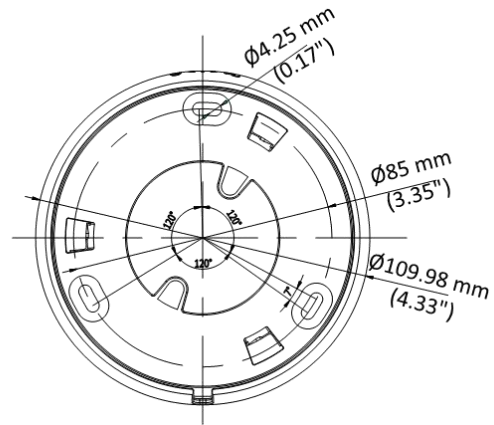

▪ **Available Model**

DS-2CE72KF3T

▪ **Dimension**

▪ **Accessory**

▪ **Optional**

DS-1281ZJ-S Inclined ceiling mount	DS-1280ZJ-S Junction box	DS-1276ZJ-SUS Corner mount	DS-1272ZJ-110-TRS Wall mount	DS-1275ZJ-SUS Vertical pole mount