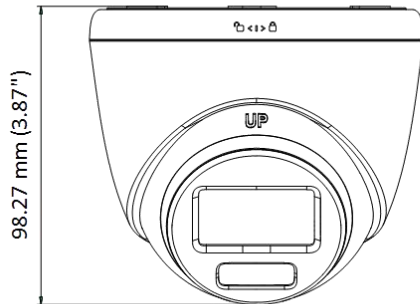

▪ **Available Model**

DS-2CE72KF3T

▪ **Dimension**

▪ **Accessory**

▪ **Optional**

DS-1281ZJ-S Inclined ceiling mount	DS-1280ZJ-S Junction box	DS-1276ZJ-SUS Corner mount	DS-1272ZJ-110-TRS Wall mount	DS-1275ZJ-SUS Vertical pole mount