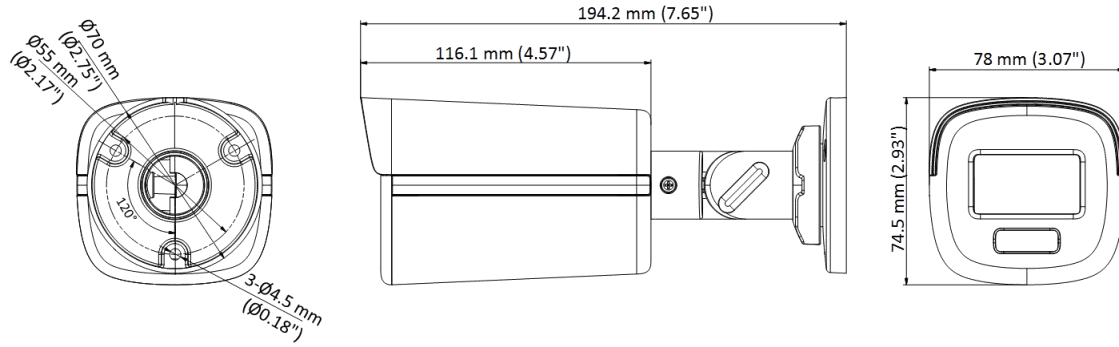

▪ Available Model

DS-2CE12KF3T

▪ Dimension

▪ Accessory

▪ Optional

DS-1280ZJ-XS

Junction box