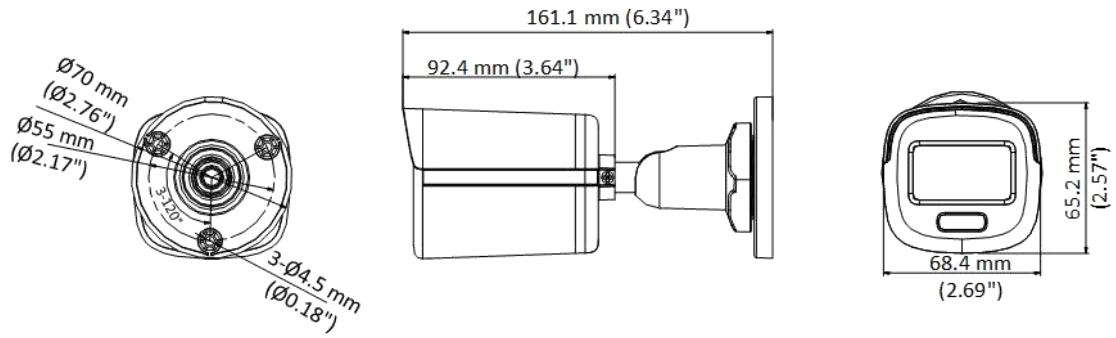

▪ **Available Model**

DS-2CE10KF3T-E

▪ **Dimension**

▪ **Accessory**

▪ **Optional**

DS-1280ZJ-XS

Junction box