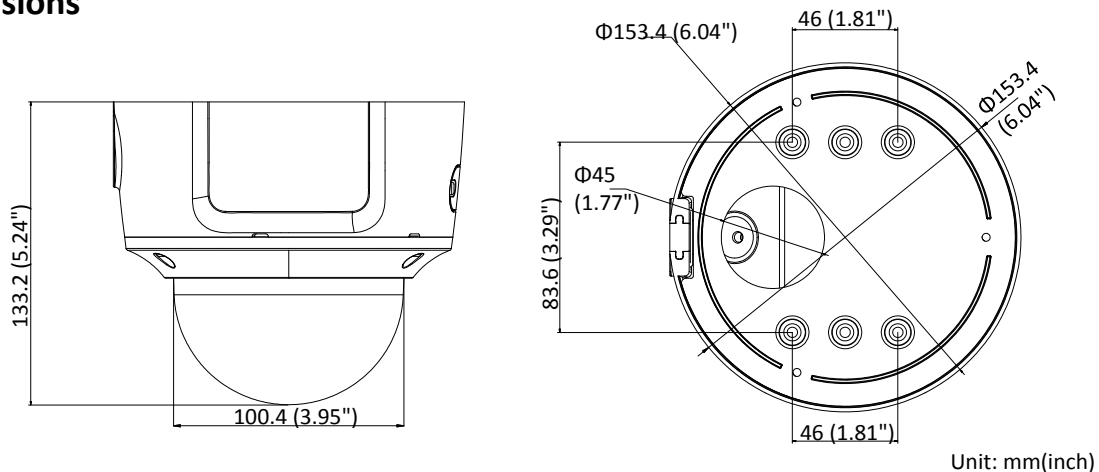

Material	Front cover: metal, bottom base: metal, bubble: plastic
Dimensions	Φ 153.4 × 133.2 mm (Φ 6.04" × 5.24")
Weight	Camera: 1300 g (2.9 lb.) With package: 1500 g (3.3 lb.)

## Dimensions

Unit: mm(inch)