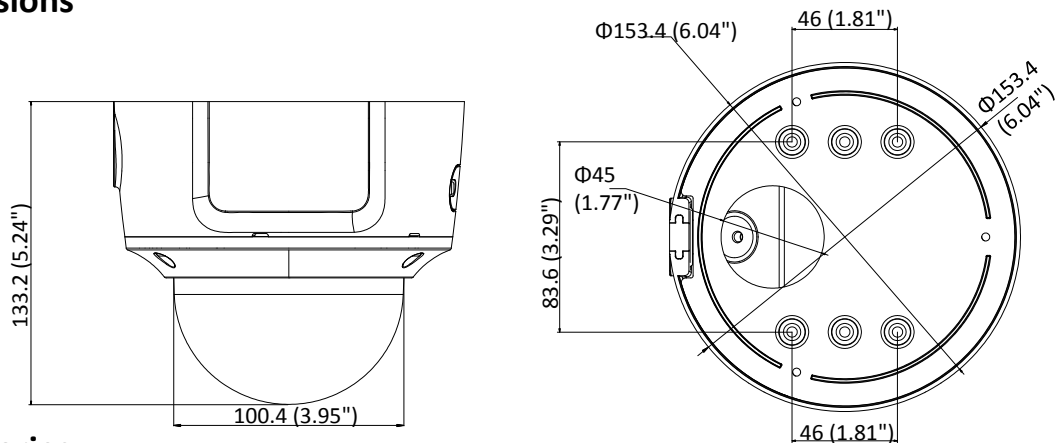

Specifications

Camera	
Image Sensor	1/2.5" Progressive Scan CMOS
Min. Illumination	Color: 0.01 Lux @ (F1.2, AGC ON), 0.018 Lux @ (F1.6, AGC ON), 0 Lux with IR
Shutter Speed	1/3 s to 1/100,000 s
Slow Shutter	Yes
Day & Night	IR Cut Filter
Digital Noise Reduction	3D DNR
WDR	120dB
3-Axis Adjustment	Pan: 0° to 355°, tilt: 0° to 75°, rotate: 0° to 355°
Lens	
Focal Length	2.8 to 12 mm
Lens Type	Motorized
Aperture	F1.6
Focus	Auto
FOV	Horizontal field of view: 105° to 34.5° Vertical field of view: 55° to 19° Diagonal field of view: 125° to 40°
Lens Mount	Φ14
IR	
IR Range	Up to 30 m
Wavelength	850nm
Compression Standard	
Video Compression	Main stream: H.265/H.264 Sub-stream: H.265/H.264/MJPEG Third stream: H.265/H.264
H.264 Type	Main Profile/High Profile
H.264+	Main stream supports
H.265 Type	Main Profile
H.265+	Main stream supports
Video Bit Rate	32 Kbps to 16 Mbps
Audio Compression	G722.1/G.711/G726/MP2L2/PCM/MP3
Audio Bit Rate	64Kbps(G.711)/16Kbps(G.722.1)/16Kbps(G.726)/32-192Kbps(MP2L2)/8Kbps-320Kbps(MP3)
Smart Feature-set	
Smart Event	Line crossing detection, intrusion detection, face detection
Basic Event	Motion detection, video tampering alarm, exception (network disconnected, IP address conflict, illegal login, HDD full, HDD error)
Linkage Method	Trigger recording: memory card, network storage, pre-record and post-record Trigger captured pictures uploading: FTP, HTTP, NAS, Email Trigger notification: HTTP, ISAPI, alarm output, Email
Region of Interest	Support 1 fixed region for main stream and sub-stream
Image	
Max. Resolution	3840 × 2160
Main Stream	50Hz: 12.5 fps (3840 × 2160), 20fps (3072 × 1728), 25 fps (2560 × 1440, 1920 × 1080, 1280 × 720) 60Hz: 15 fps (3840 × 2160), 20fps (3072 × 1728), 30 fps (2560 × 1440, 1920 × 1080, 1280 × 720)

Protection Level	IP66, IK10
Material	Metal
Dimensions	Φ 153.4 × 133.2 mm (Φ 6.04" × 5.24")
Weight	Camera: 1287 g (2.8 lb.)

Available Model:

DS-2CD2783G0-IZS(2.8 to 12 mm)

Dimensions

Accessories

Unit: mm(inch)