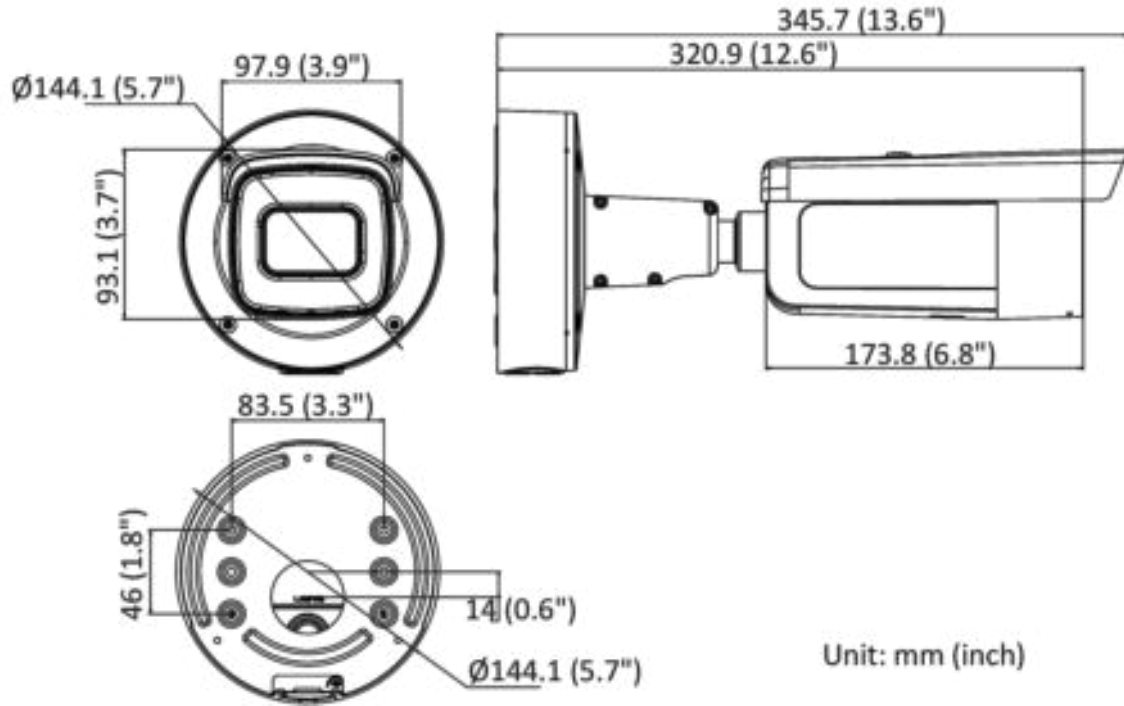

▪ **Available Model**

DS-2CD2646G2-IZS (2.8 to 12 mm)

▪ **Dimension**

▪ **Accessory**

▪ **Optional**

DS-1476ZJ-SUS Corner Mount	DS-1275ZJ-S-SUS Vertical Pole Mount	DS-2251ZJ Pendant Mount