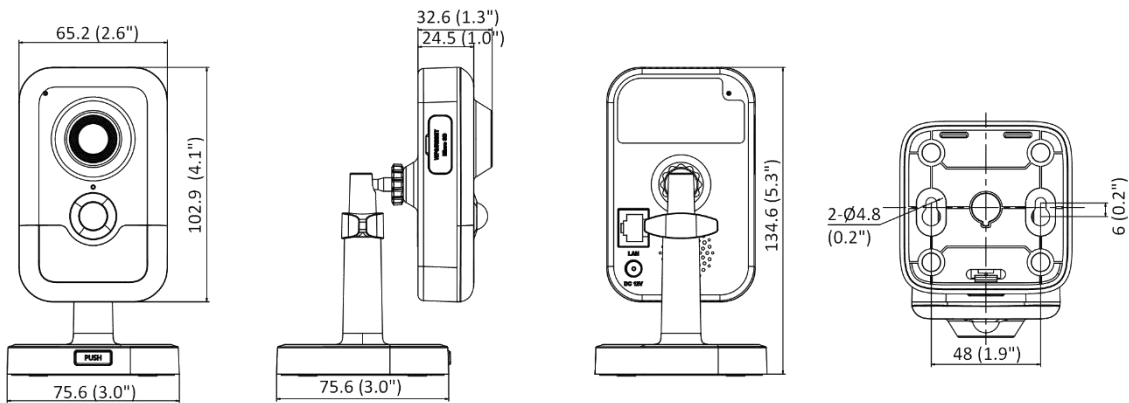

Dimension

Unit: mm (inch)

Distributed by