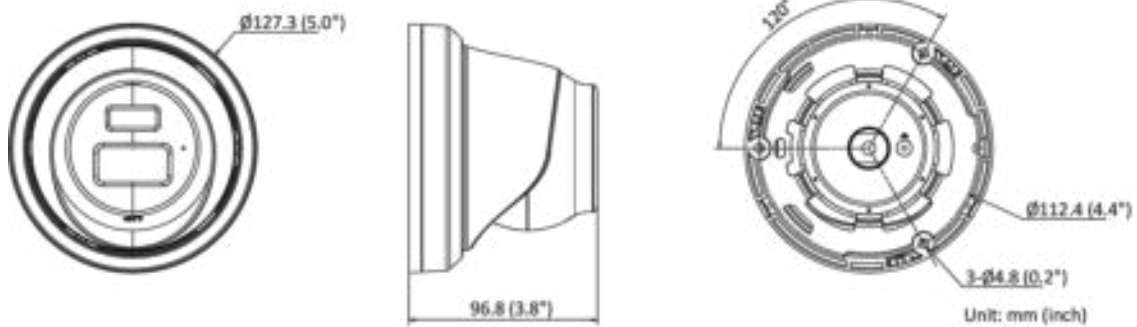

▪ Typical Application

Hikvision products are classified into three levels according to their anti-corrosion performance. Refer to the following description to choose for your using environment.

This model has NO SPECIFIC PROTECTION.

Level	Description
Top-level protection	Hikvision products at this level are equipped for use in areas where professional anti-corrosion protection is a must. Typical application scenarios include coastlines, docks, chemical plants, and more.
Moderate protection	Hikvision products at this level are equipped for use in areas with moderate anti-corrosion demands. Typical application scenarios include coastal areas about 2 kilometers (1.24 miles) away from coastlines, as well as areas affected by acid rain.
No specific protection	Hikvision products at this level are equipped for use in areas where no specific anti-corrosion protection is needed.

▪ Dimension

▪ Accessory

▪ Optional

DS-1271ZJ-130-T	DS-1273ZJ-130-T	DS-1276ZJ-SUS	DS-1275ZJ-SUS	DS-1281ZJ-M
RL	RL (Black)	(Black)	Vertical Pole	Inclined Ceiling
Pendant Mount	Wall Mount	Corner Mount	Mount	Mount