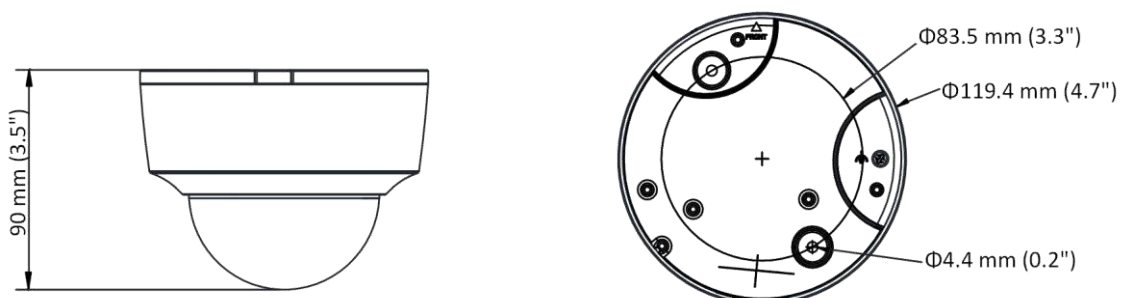

* Listed resolutions are only selectable options. It does not mean that all streams can work at their maximum resolution at the same time.

Available Model

DS-2CD2125G0-IMS (2.8/4/6 mm)

Dimension