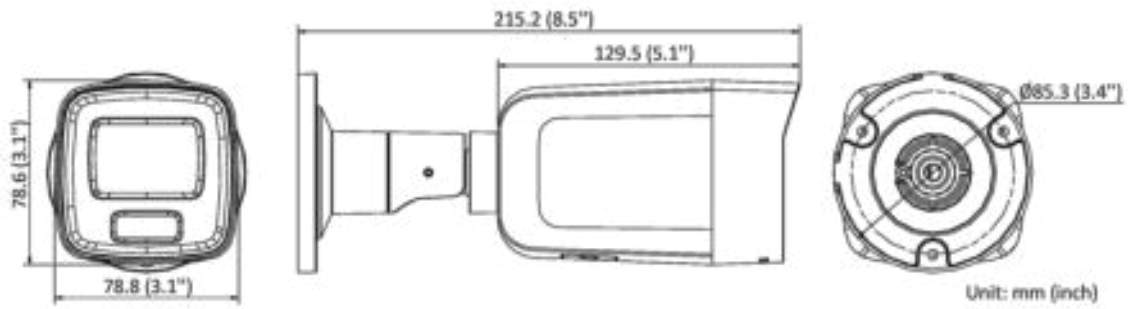

Web Client Language	33 languages English, Russian, Estonian, Bulgarian, Hungarian, Greek, German, Italian, Czech, Slovak, French, Polish, Dutch, Portuguese, Spanish, Romanian, Danish, Swedish, Norwegian, Finnish, Croatian, Slovenian, Serbian, Turkish, Korean, Traditional Chinese, Thai, Vietnamese, Japanese, Latvian, Lithuanian, Portuguese (Brazil), Ukrainian
General Function	Anti-flicker, heartbeat, password reset via e-mail, pixel counter
Software Reset	Yes
Storage Conditions	-30 °C to 60 °C (-22 °F to 140 °F). Humidity 95% or less (non-condensing)
Startup and Operating Conditions	-30 °C to 60 °C (-22 °F to 140 °F). Humidity 95% or less (non-condensing)
Power Supply	12 VDC ± 25%, reverse polarity protection PoE: 802.3af, Class 3
Power Consumption and Current	12 VDC, 0.6 A, max. 7 W PoE (802.3af, 36 V to 57 V), 0.3 A to 0.2 A, max. 8.5 W
Power Interface	Ø5.5 mm coaxial power plug
Material	Front cover: metal, back cover: metal
Camera Dimension	78.8 × 78.6 × 215.2 mm (3.1" × 3.1" × 8.5")
Package Dimension	315 × 137 × 141 mm (12.4" × 5.4" × 5.6")
Camera Weight	Approx. 860 g (1.9 lb.)
With Package Weight	Approx. 1265 g (2.8 lb.)
Approval	
Class	Class B
EMC	FCC SDoC (47 CFR Part 15, Subpart B); CE-EMC (EN 55032: 2015, EN 61000-3-2: 2014, EN 61000-3-3: 2013, EN 50130-4: 2011 +A1: 2014); RCM (AS/NZS CISPR 32: 2015); IC VoC (ICES-003: Issue 6, 2016)
Safety	UL (UL 60950-1); CB (IEC 60950-1:2005 + Am 1:2009 + Am 2:2013, IEC 62368-1:2014); CE-LVD (EN 60950-1:2005 + Am 1:2009 + Am 2:2013, IEC 62368-1:2014)
Environment	CE-RoHS (2011/65/EU); WEEE (2012/19/EU); Reach (Regulation (EC) No 1907/2006)
Protection	IP67 (IEC 60529-2013)

▪ Available Model

DS-2CD2087G2-L (2.8/4/6 mm)

DS-2CD2087G2-LU (2.8/4/6 mm)

▪ **Dimension**

▪ **Accessory**

▪ **Optional**

DS-1276ZJ-SUS Corner Mount	DS-1275ZJ-SUS Vertical Pole Mount	DS-1280ZJ-S Junction Box
		
		