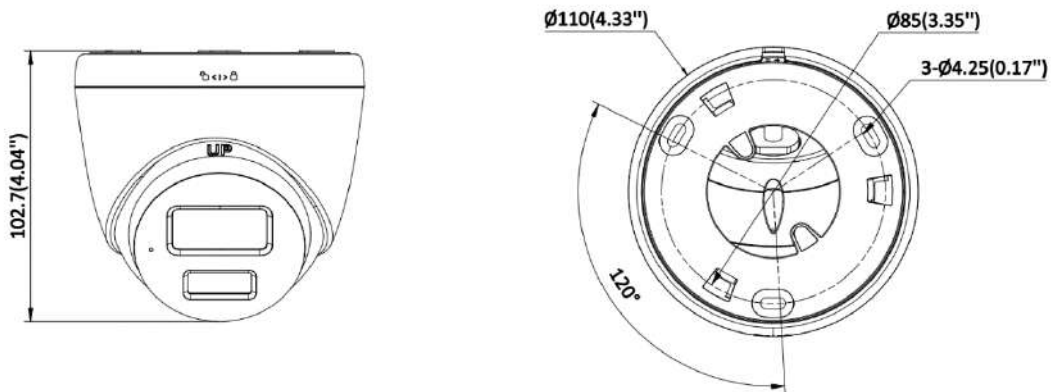

▪ **Dimension**

Unit:mm

▪ **Accessory**

▪ **Optional**

DS-1272ZJ-110-TRS Wall mount	DS-1275ZJ-SUS Vertical pole mount	DS-1276ZJ-SUS Corner mount	DS-1280ZJ-S Junction box	DS-1281ZJ-S Inclined ceiling mount